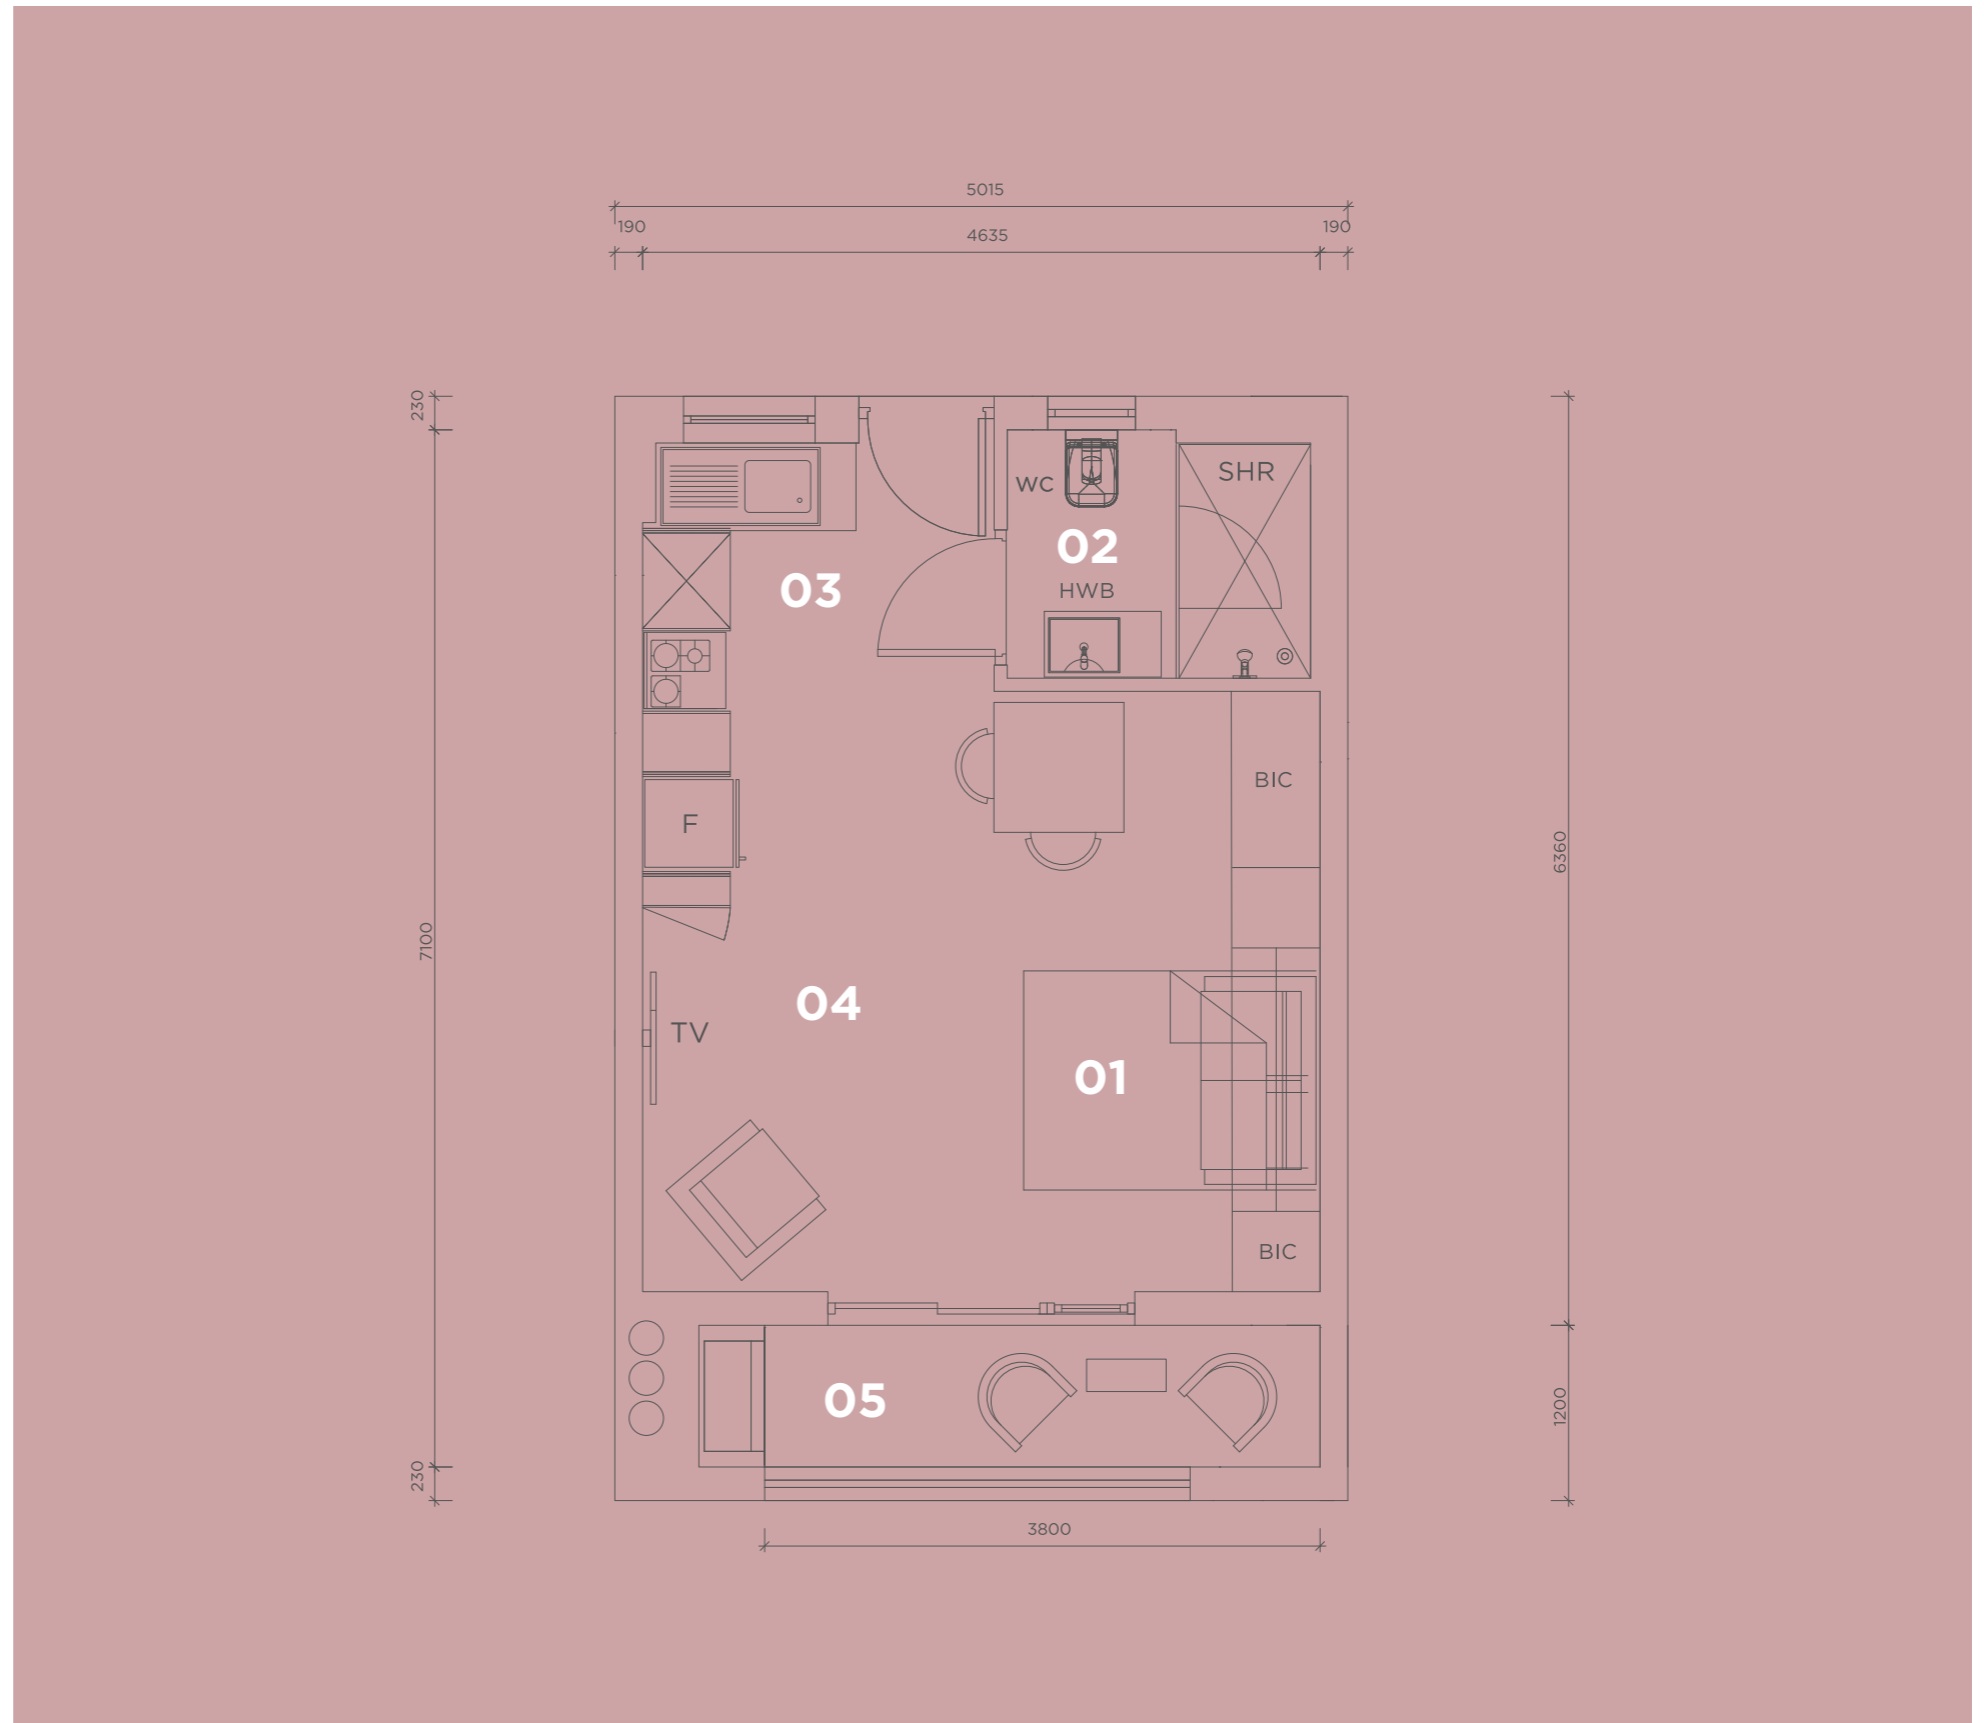

Unit Type

4

Apartment
1 Bedroom
1 Bathroom
Patio

Internal Area   31 m² - 32 m²
Patio Area   6 m²

Total Unit Area   37 m² - 38 m²

(01) Bedroom (02) Bathroom
(03) Kitchen (04) Lounge
(05) Balcony

THE
DEN
STELLENBOSCH