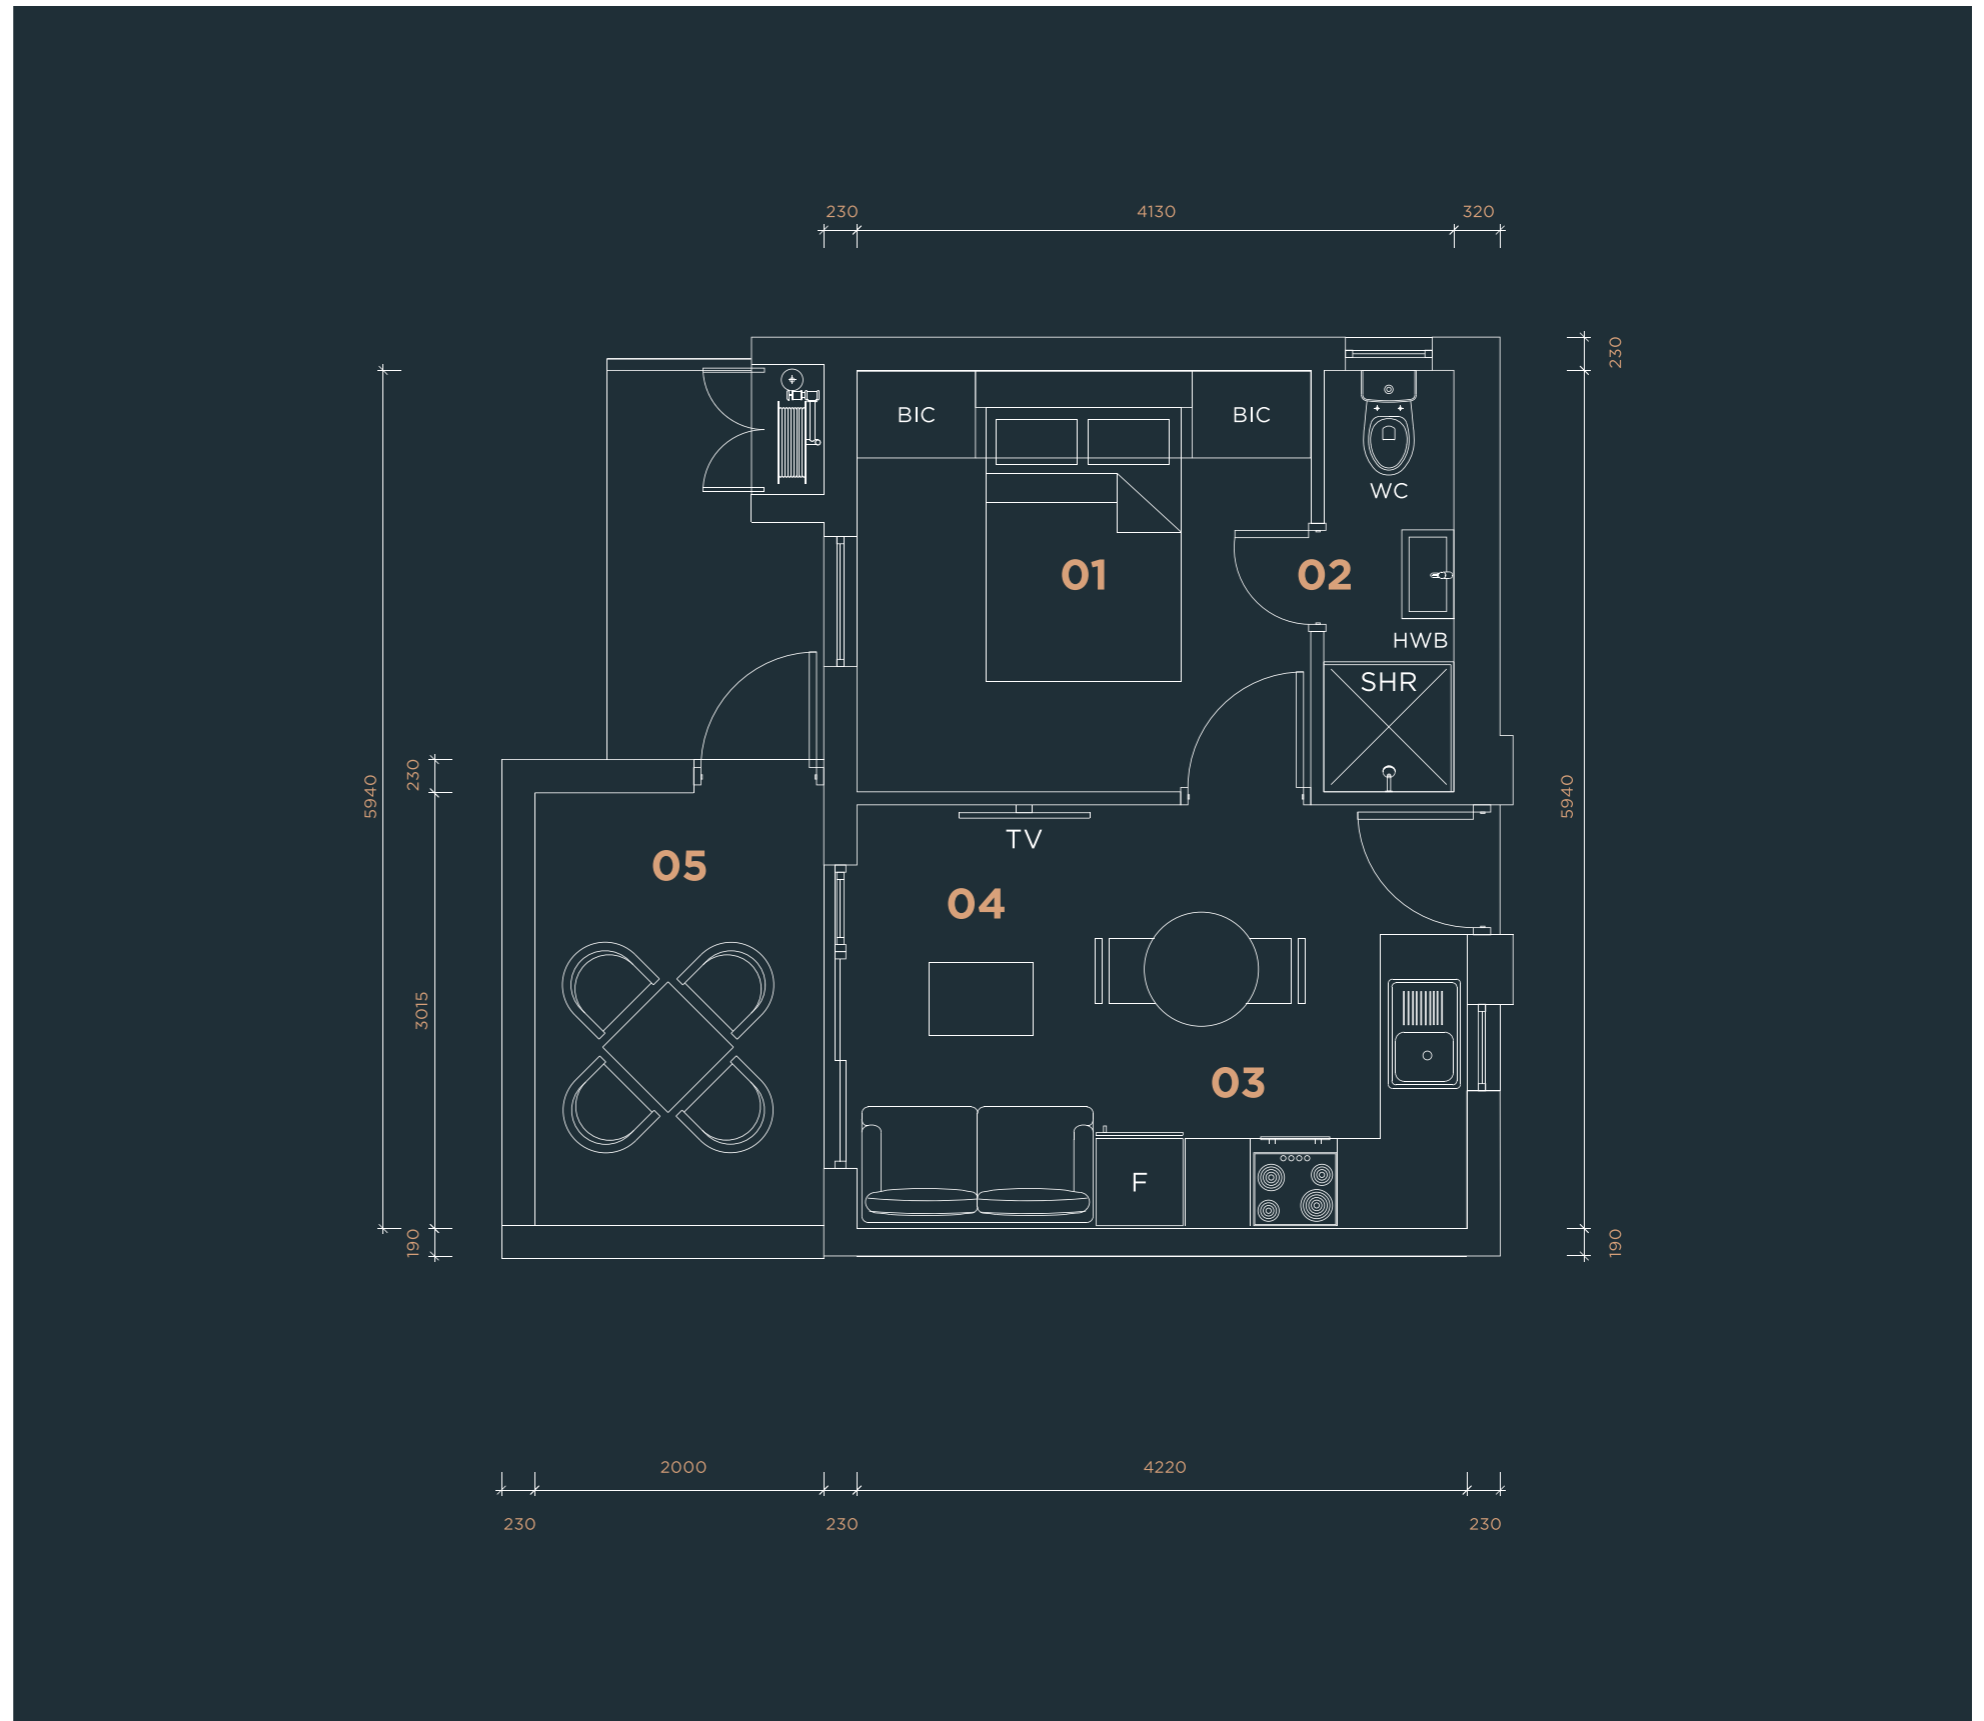

Unit Type

1

Apartment  
1 Bedroom  
1 Bathroom  
Patio

Internal Area 29 m<sup>2</sup>  
Patio Area 7 m<sup>2</sup>

**Total Unit Area 36 m<sup>2</sup>**

(01) Bedroom (02) Bathroom  
(03) Kitchen (04) Lounge  
(05) Patio

# 2

Apartment  
1 Bedroom  
1 Bathroom  
Patio

Internal Area 28 m<sup>2</sup> - 32 m<sup>2</sup>  
Patio Area 5 m<sup>2</sup> - 6 m<sup>2</sup>

**Total Unit Area 33 m<sup>2</sup> - 37 m<sup>2</sup>**

(01) Bedroom (02) Bathroom  
(03) Kitchen (04) Lounge  
(05) Patio