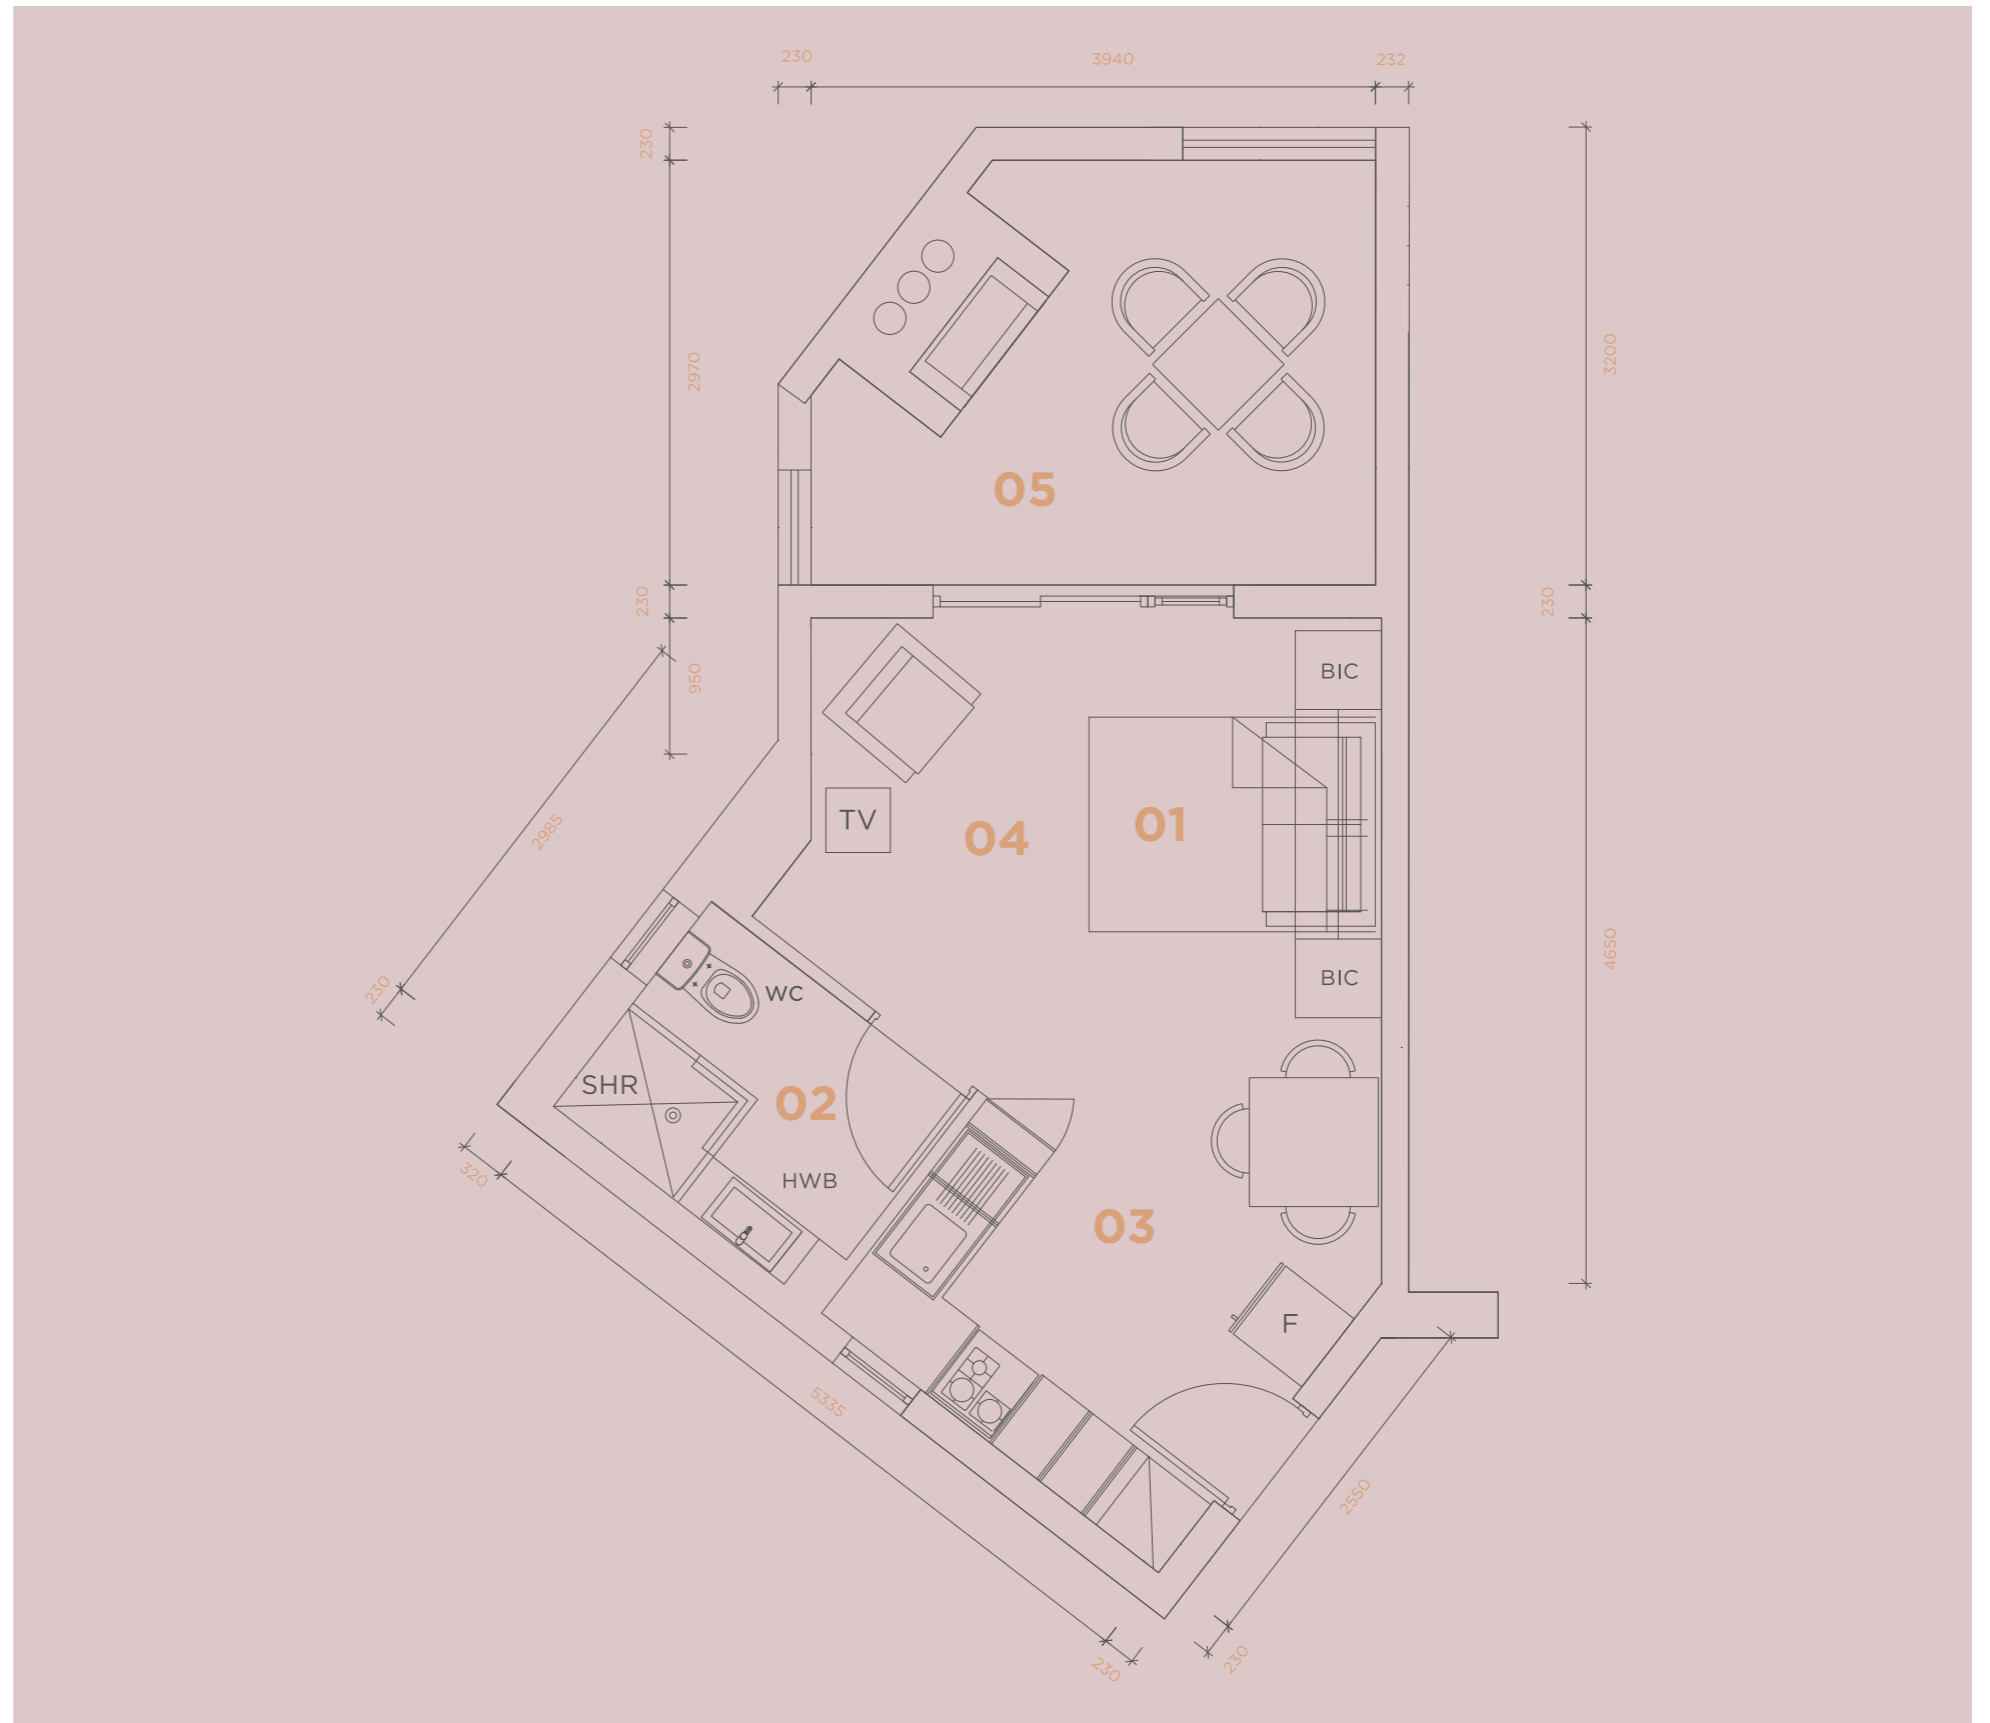

Unit Type

5

Apartment
1 Bedroom
1 Bathroom
Patio

Internal Area   31 m²
Patio Area   13 m²

Total Unit Area   44 m²

(01) Bedroom (02) Bathroom
(03) Kitchen (04) Lounge
(05) Balcony

THE
DEN
STELLENBOSCH