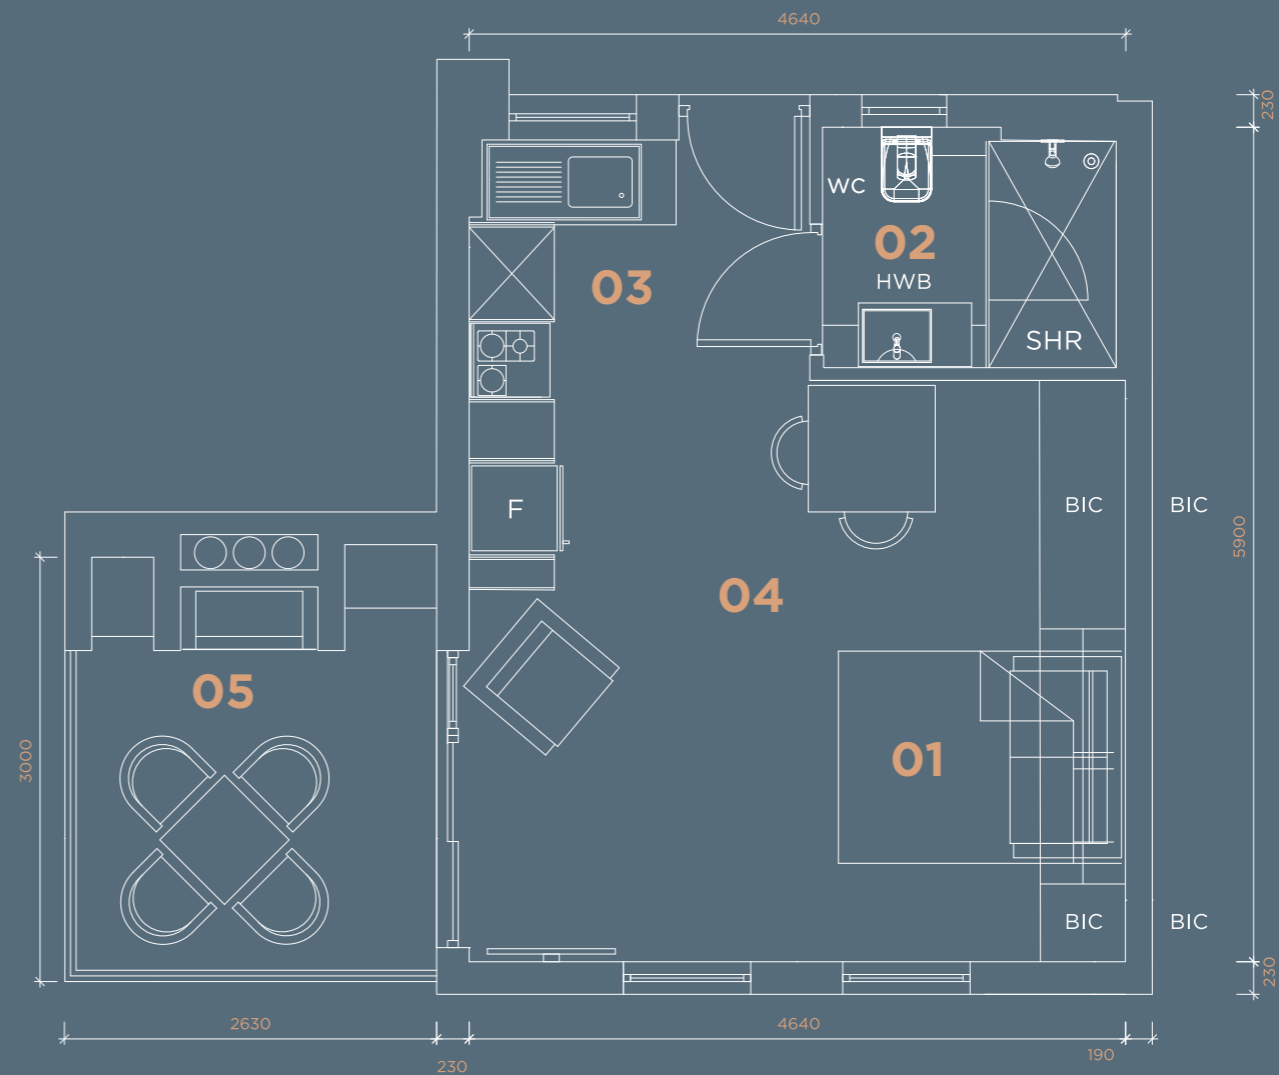

Unit Type

1

Apartment  
1 Bedroom  
1 Bathroom  
Patio

Internal Area 29 m<sup>2</sup>  
Patio Area 7 m<sup>2</sup>

**Total Unit Area 36 m<sup>2</sup>**

(01) Bedroom (02) Bathroom  
(03) Kitchen (04) Lounge  
(05) Patio

# 2

Apartment  
1 Bedroom  
1 Bathroom  
Patio

Internal Area 28 m<sup>2</sup> - 32 m<sup>2</sup>  
Patio Area 5 m<sup>2</sup> - 6 m<sup>2</sup>

**Total Unit Area 33 m<sup>2</sup> - 37 m<sup>2</sup>**

(01) Bedroom (02) Bathroom  
(03) Kitchen (04) Lounge  
(05) Patio

# 3

Apartment  
1 Bedroom  
1 Bathroom  
Patio

Internal Area            32 m<sup>2</sup>  
Patio Area                6 m<sup>2</sup> - 8 m<sup>2</sup>

**Total Unit Area    38 m<sup>2</sup> - 40 m<sup>2</sup>**

**(01)** Bedroom **(02)** Bathroom  
**(03)** Kitchen **(04)** Lounge  
**(05)** Balcony

THE  
**DEN**  
STELLENBOSCH

Unit Type